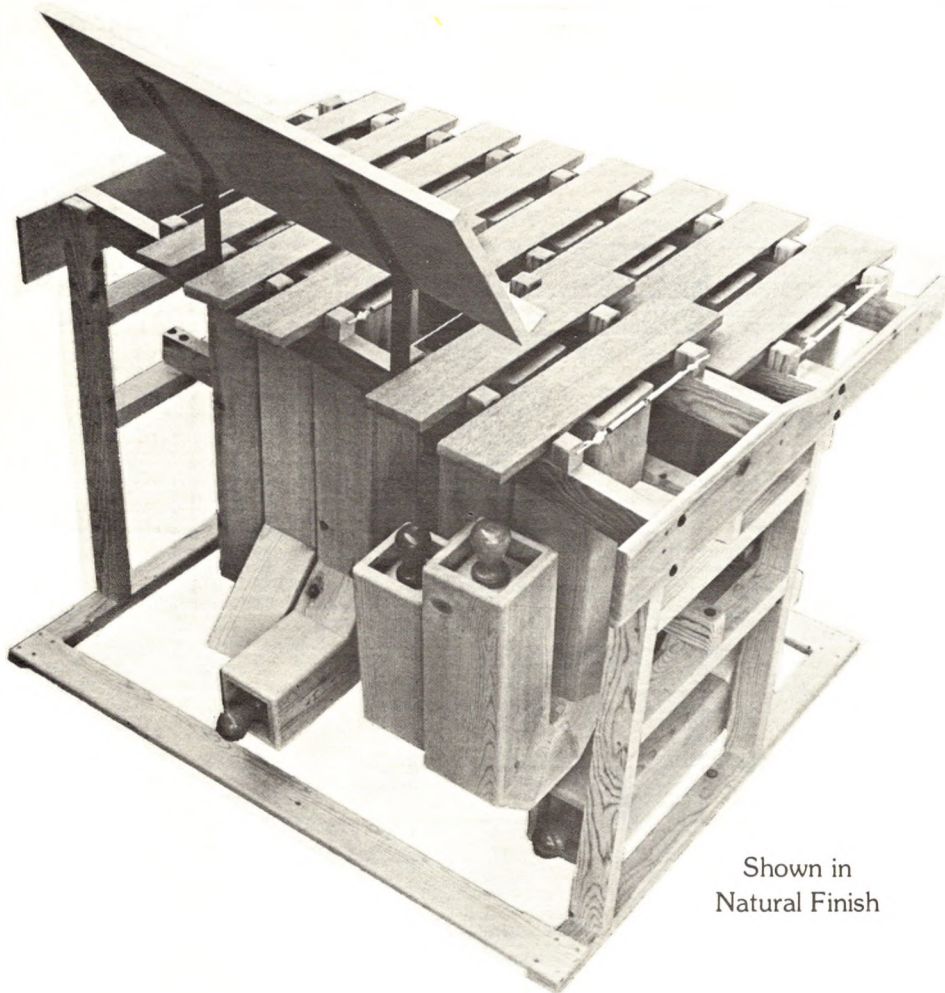

## BASS MARIMBA

MARIMBA  
ONE

Shown in  
Natural Finish

### DESCRIPTION

Marimba One is a percussive Bass instrument that descends down to Cello "C". It has a full rich mellow tone that could augment the range of an existing Marimba or make an ideal companion to any percussion ensemble.

All materials are hand picked for maintained quality. The **blocks** are Philippine Mahogany coated with a durable playing surface that will hold up under years of use. Each **resonator** has a stopper which can be adjusted to obtain an optimum coupling with its block. The **frame** is extremely rugged utilizing heavy bracing for maximum supporting strength. This instrument is mobile, it breaks down for transporting, and is essentially maintenance free.