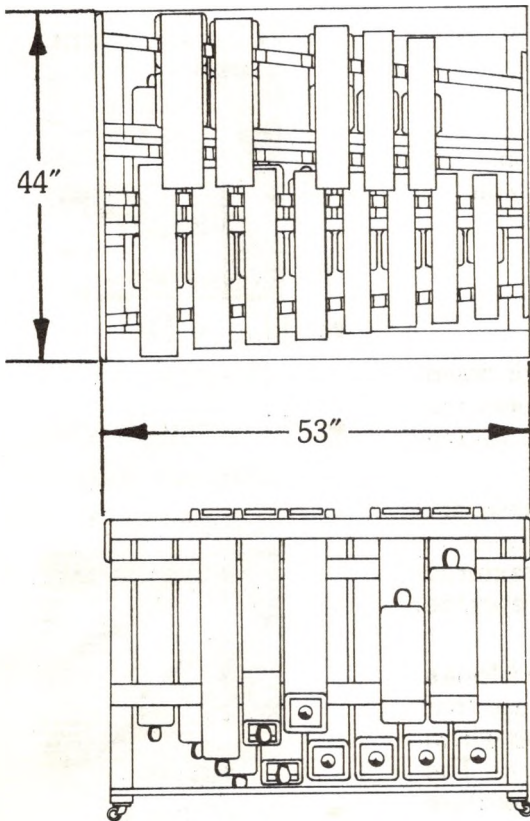

## RANGE

## DIMENSIONS

## SPECIFICATIONS

**Weight:** 180 lbs. (13 notes)  
115 lbs. (8 notes)

**Length of lowest block:** 24"

**Width of lowest block:** 4 1/2"

**Materials:** Blocks - Philippine Mahogany  
Resonators - White Pine  
Frame - White Fir